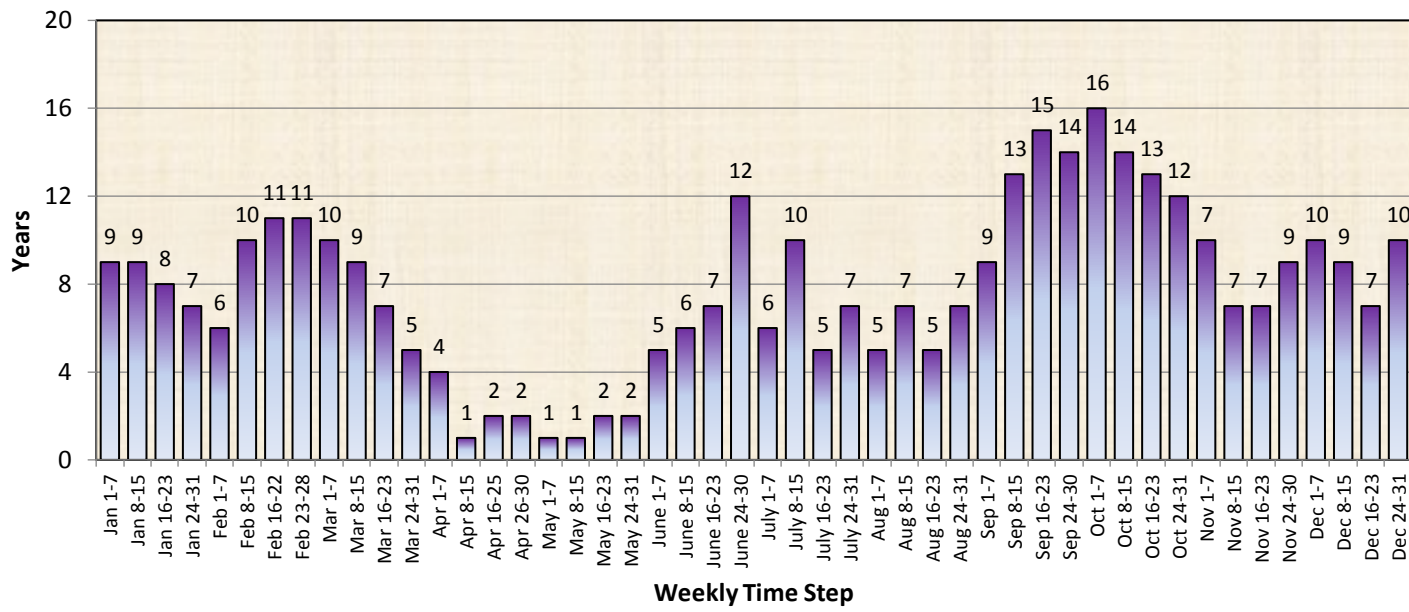

Number of Occurrences of 7-Day Periods below Minimum Flows on the Methow River at Pateros, WA by Weekly Time Steps for the 1991-2015 Period of Record

Number of Occurrences of 7-Day Periods below Minimum Flows on the Methow River above Goat Creek near Mazama WA, by Weekly Time Steps for the 1991-2015 Period of Record

Number of Occurrences of 7-Day Periods below Minimum Flows on the Methow River at Twisp WA, by Weekly Time Steps for the 1991-2015 Period of Record

Number of Occurrences of 7-Day Periods below Minimum Flows on the Twisp River near Twisp WA, by Weekly Time Steps for the 1991-2015 Period of Record

Number of Occurrences of 7-Day Periods below Minimum Flows on the Chewuch River at Winthrop WA, by Weekly Time Steps for the 1991-2015 Period of Record