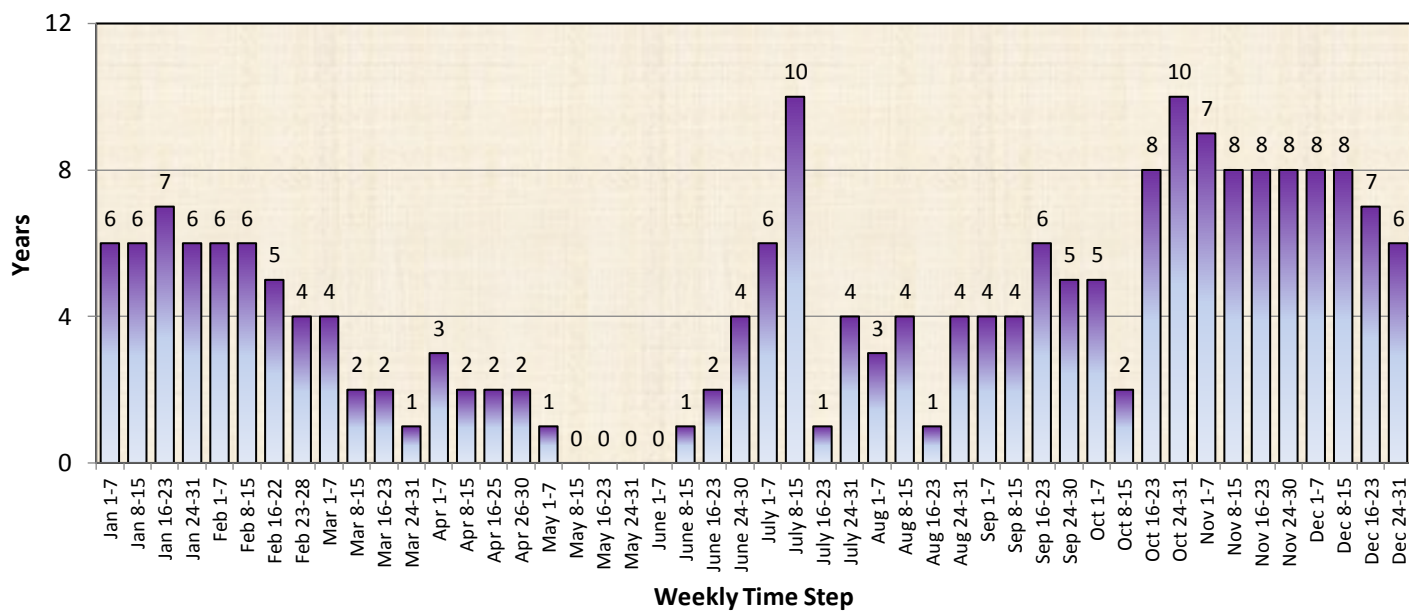

Number of Occurrences of 7-Day Periods below Minimum Flows on the Methow River at Pateros, WA by Weekly Time Steps for the 1991-2015 Period of Record

Number of Occurrences of 7-Day Periods below Minimum Flows on the Methow River above Goat Creek near Mazama WA, by Weekly Time Steps for the 1991-2015 Period of Record

Number of Occurrences of 7-Day Periods below Minimum Flows on the Methow River at Twisp WA, by Weekly Time Steps for the 1991-2015 Period of Record

Number of Occurrences of 7-Day Periods below Minimum Flows on the Twisp River near Twisp WA, by Weekly Time Steps for the 1991-2015 Period of Record

Number of Occurrences of 7-Day Periods below Minimum Flows on the Chewuch River at Winthrop WA, by Weekly Time Steps for the 1991-2015 Period of Record