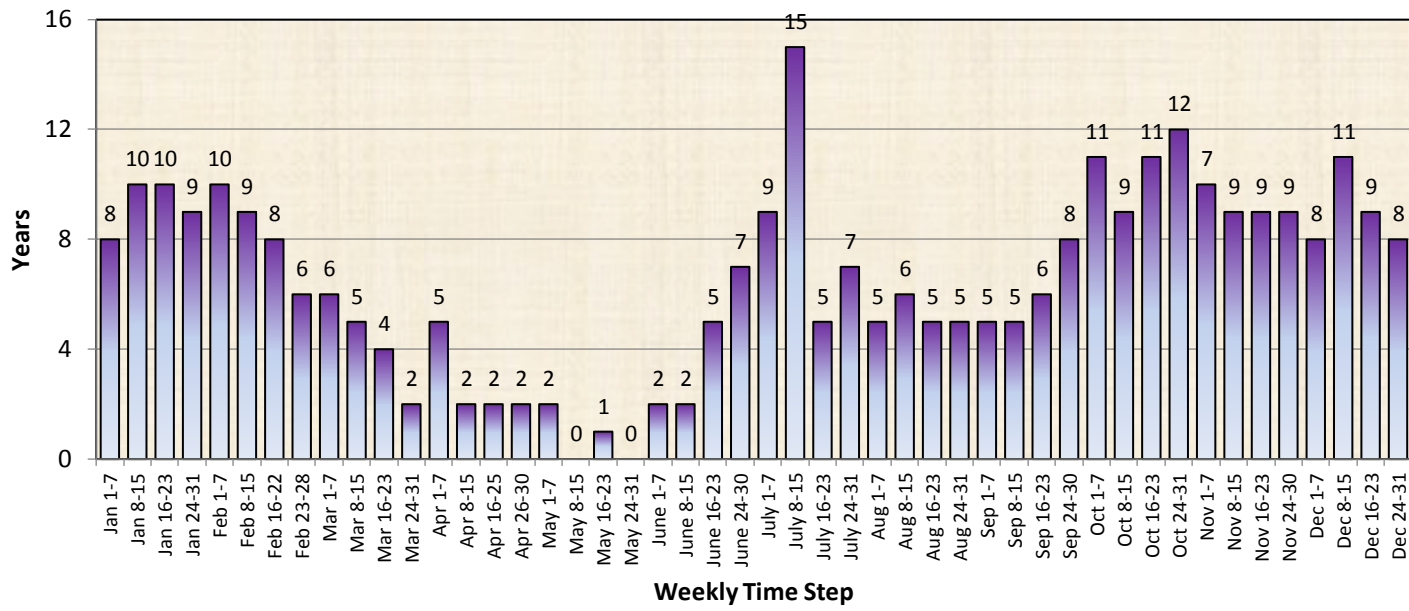

Number of Occurrences of 7-Day Periods below Minimum Flows on the Methow River at Pateros, WA by Weekly Time Steps for the 1991-2015 Period of Record

Number of Occurrences of 7-Day Periods below Minimum Flows on the Methow River above Goat Creek near Mazama WA, by Weekly Time Steps for the 1991-2015 Period of Record

Number of Occurrences of 7-Day Periods below Minimum Flows on the Methow River at Twisp WA, by Weekly Time Steps for the 1991-2015 Period of Record

Number of Occurrences of 7-Day Periods below Minimum Flows on the Twisp River near Twisp WA, by Weekly Time Steps for the 1991-2015 Period of Record

Number of Occurrences of 7-Day Periods below Minimum Flows on the Chewuch River at Winthrop WA, by Weekly Time Steps for the 1991-2015 Period of Record