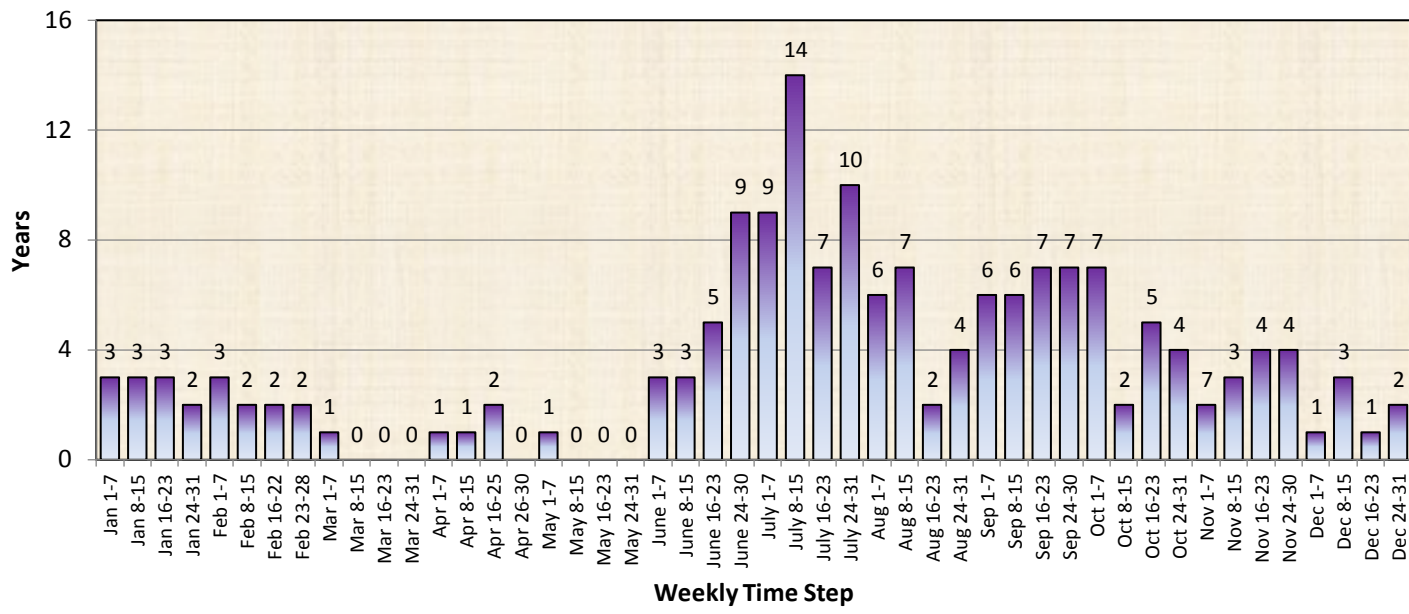

Number of Occurrences of 7-Day Periods below Minimum Flows on the Methow River at Pateros, WA by Weekly Time Steps for the 1991-2015 Period of Record

Number of Occurrences of 7-Day Periods below Minimum Flows on the Methow River above Goat Creek near Mazama WA, by Weekly Time Steps for the 1991-2015 Period of Record

Number of Occurrences of 7-Day Periods below Minimum Flows on the Methow River at Twisp WA, by Weekly Time Steps for the 1991-2015 Period of Record

Number of Occurrences of 7-Day Periods below Minimum Flows on the Twisp River near Twisp WA, by Weekly Time Steps for the 1991-2015 Period of Record

Number of Occurrences of 7-Day Periods below Minimum Flows on the Chewuch River at Winthrop WA, by Weekly Time Steps for the 1991-2015 Period of Record